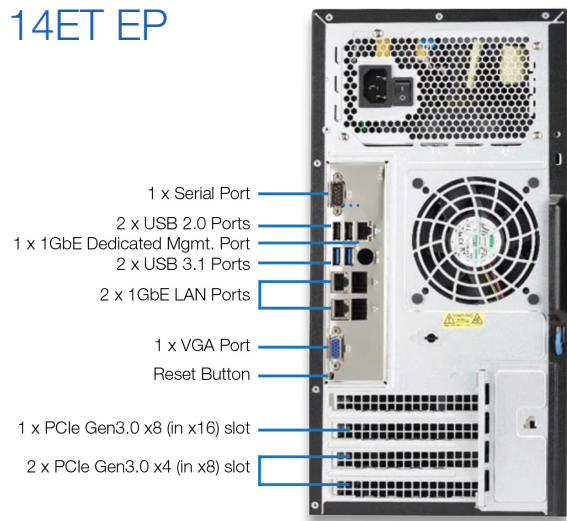

SERVERS

DATA STORAGE

PCs & WORKSTATIONS

n-fina
EDGE SOLUTIONS

Nfina Edge-Point Hybrid Edge-Cloud™ 114ET EP

SPECIFICATIONS

Form Factor	114E-T Mid-tower chassis, 14.25" x 7.25" x 16.75"
Operating Temperature	10°C to 35°C (50°F to 95°F)
Processor	1 x Intel® Xeon® E-2236 Processor
Cores & Threads	6 cores, 12 threads
Processor Speed	3.40GHz to 4.8GHz
Intel® Smart Cache	12MB
Socket	Single Socket H4 (LGA 1151)
Memory Included	64GB memory 4 x 16GB UDIMMs, DDR4 ECC 2666 MHz
Drives	4 x 960GB 2.5" fixed SSDs 1 x 500GB M.2 NVMe SSD (boot drive)
Storage Capacity	1.6TB usable
Optical Drive	1 x 5.25" Slim DVD-ROM, SATA drive included
Storage Controller	1 x 9300-4i4e 12Gb/s Host Bus Adapter
Remote Management	IPMI 2.0, KVM over HTML5
OS/Virtual Platform	VMware vSphere® Essentials
# of VMs	2
Software Included	Nfina EdgeView™ Monitoring Nfina EdgeStore™ 4TB VMware ESXi™
Optional Software	Microsoft® Windows Server® 2019, CALs extra
Managed Services and DRaaS Included	Nfina Cloud - Secure cloud based data backup and storage Nfina Restore - Data recovery from cloud storage
Input Voltage	100-240V @ 3-6A 50/60 Hz
Power Supply	1 x 400W 80 Plus Gold Level Certified
Certifications	CSA Listed (Canada & USA), FCC (US), CE Marking (Canada & Europe), FCC (USA), WEEE (Europe), RoHS Compliant
Warranty	5 years, Hardware and Software

Nfina Edge-Point Hybrid Edge-Cloud™ 114ET EP

SPECIFICATIONS

I/O ports	4 x USB 3.1 ports (2 front, 2 rear) 2 x USB 2.0 ports (rear) 1 x Serial port (rear)
Display ports	1 x VGA port (rear)
Ethernet ports	2 x 1GbE LAN ports 1 x 1GbE LAN (Management port)
PCIe® slots	1 x PCIe Gen3.0 x8 (in x16) slot 2 x PCIe Gen3.0 x4 (in x8) slot